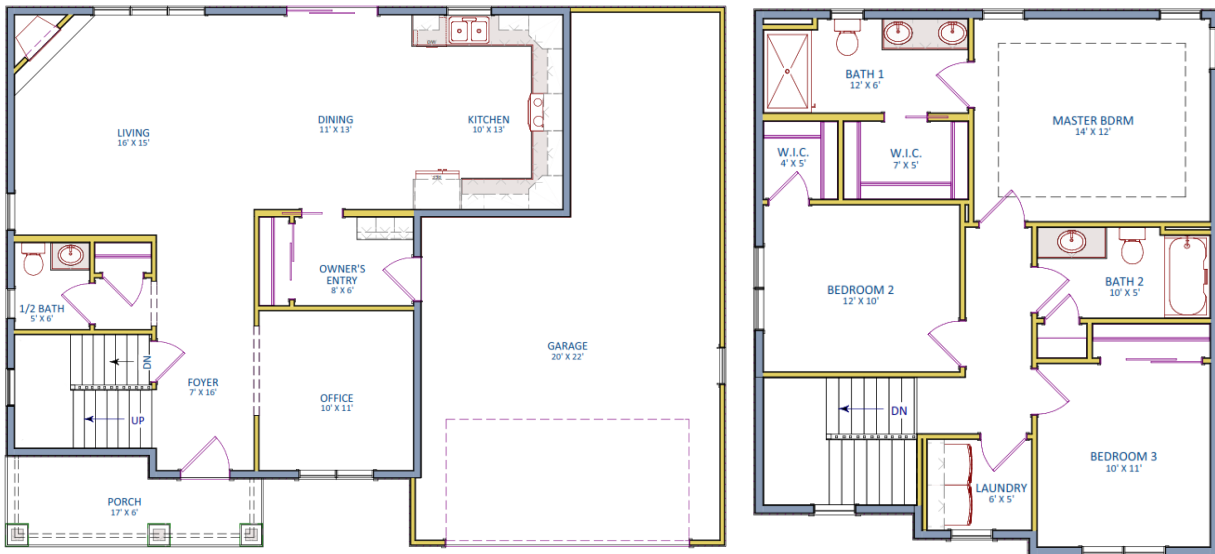

WILLAMETTE

1,812 SQUARE FEET * 3 BEDR + FLEX * 2.5 BATHROOMS

Artisan Craft Homes, LLC

Cool Homes Built in Small Batches

www.artisan.builders info@artisan.builders

608.960.9280