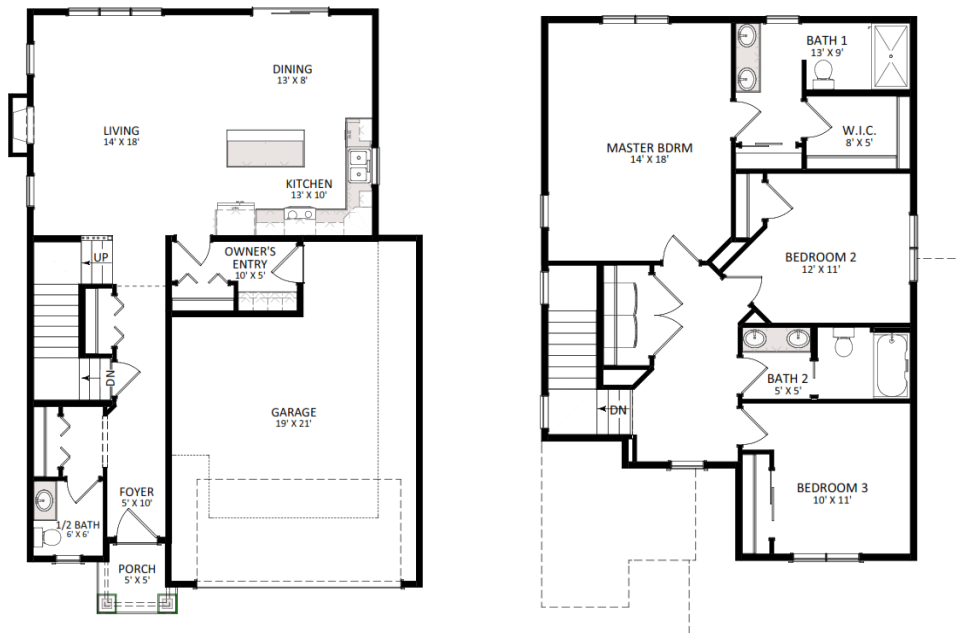

CASCADE

1,825 SQUARE FEET * 3 BEDROOMS * 2.5 BATHROOMS

Artisan Craft Homes, LLC

Cool Homes Built in Small Batches

www.artisan.builders info@artisan.builders

608.960.9280