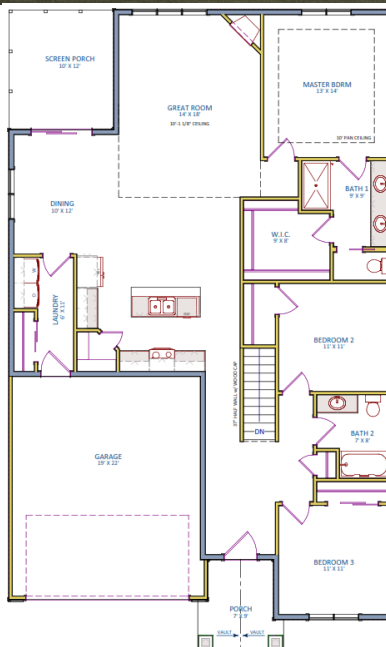

TAHOMA

1,712 SQUARE FEET * 3 BEDROOMS * 2 BATHROOMS

Artisan Craft Homes, LLC

Cool Homes Built in Small Batches

www.artisan.builders info@artisan.builders

608.960.9280