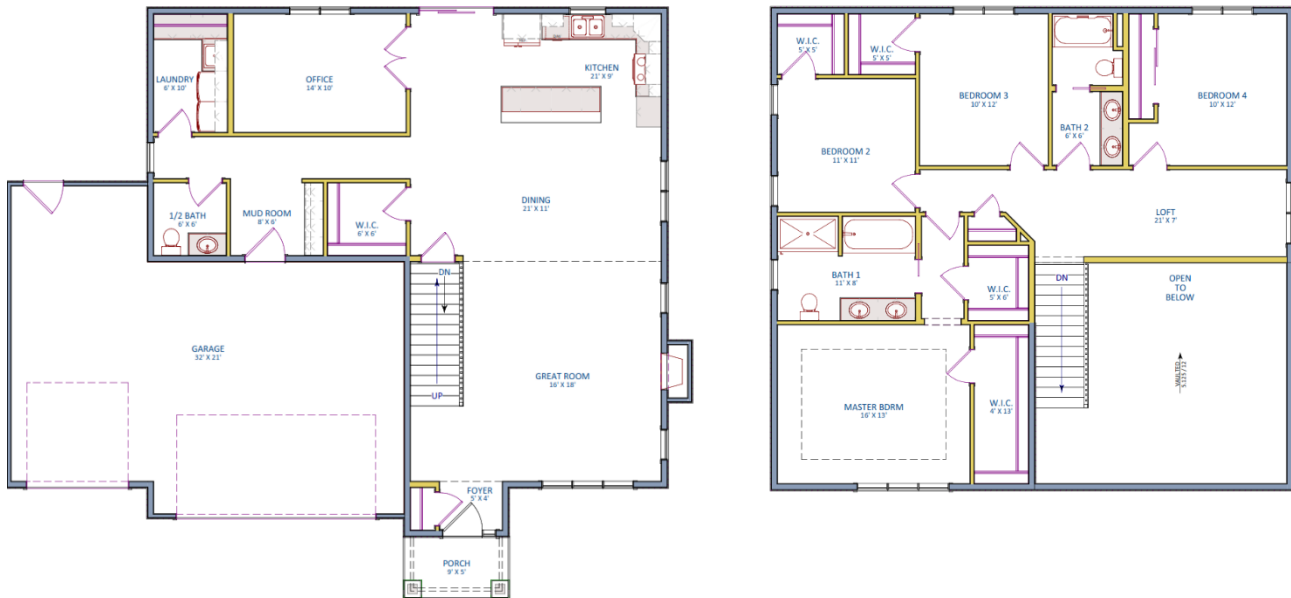

PACIFICA

2,621 SQUARE FEET * 4 BEDR * 2.5 BATHROOMS

Artisan Craft Homes, LLC

Cool Homes Built in Small Batches

www.artisan.builders info@artisan.builders

608.960.9280