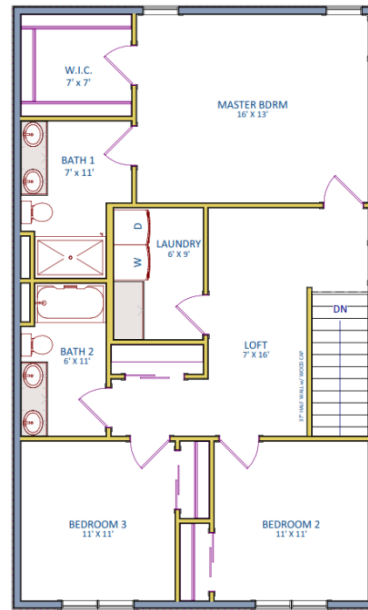

SIMCOE

1,876 SQUARE FEET * 3 BEDROOMS * 2.5 BATHROOMS

Artisan Craft Homes, LLC

Cool Homes Built in Small Batches

www.artisan.builders info@artisan.builders

608.960.9280