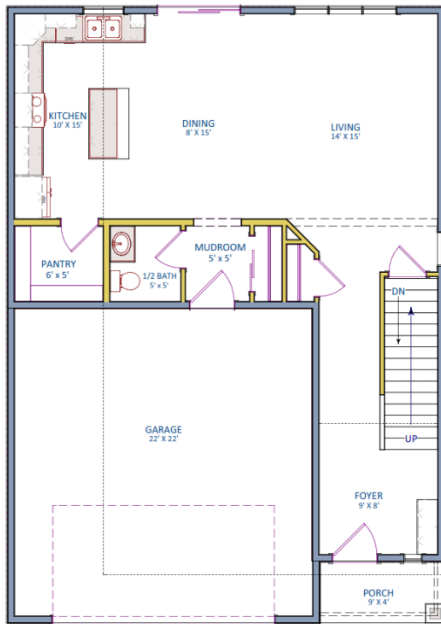

SIMCOE

1,876 SQUARE FEET * 3 BEDROOMS * 2.5 BATHROOMS

Artisan Craft Homes, LLC

Cool Homes Built in Small Batches

www.artisan.builders info@artisan.builders

608.960.9280