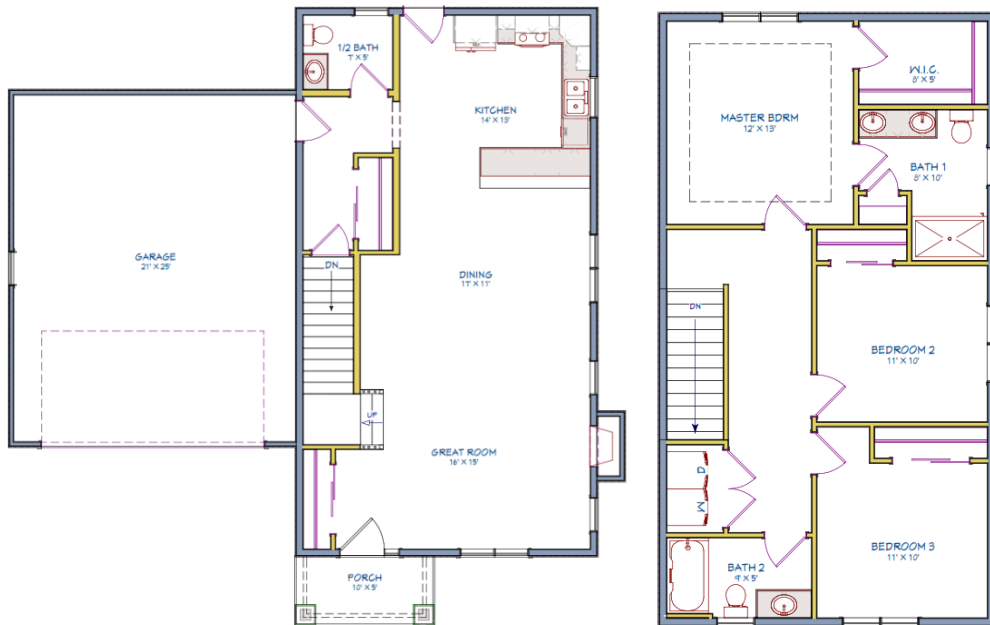

GALAXY

1,718 SQUARE FEET * 3 BEDROOMS * 2.5 BATHROOMS

Artisan Craft Homes, LLC

Cool Homes Built in Small Batches

www.artisan.builders info@artisan.builders

608.960.9280