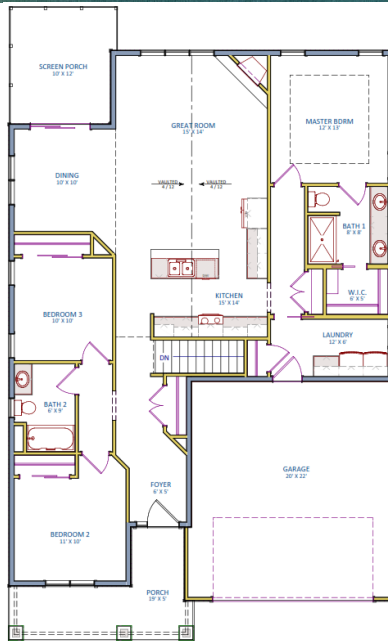

SAPHIR

1,584 SQUARE FEET * 3 BEDROOMS * 2 BATHROOMS

Artisan Craft Homes, LLC

Cool Homes Built in Small Batches

www.artisan.builders info@artisan.builders

608.960.9280