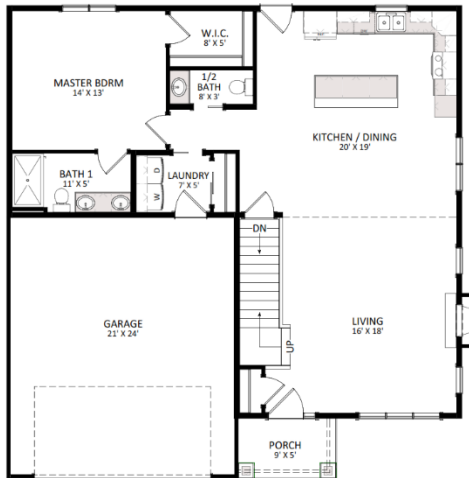

CITRA

1,861 SQUARE FEET * 3(OR 4) BEDROOMS * 2.5 BATHROOMS

Artisan Craft Homes, LLC

Cool Homes Built in Small Batches

www.artisan.builders info@artisan.builders

608.960.9280