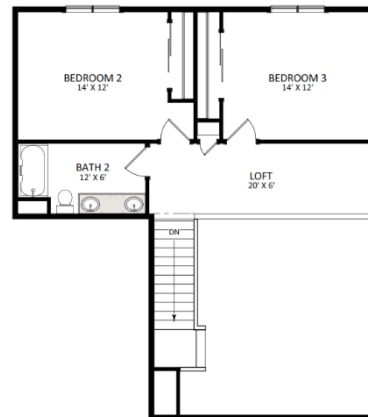

CITRA

1,861 SQUARE FEET * 3(OR 4) BEDROOMS * 2.5 BATHROOMS

Artisan Craft Homes, LLC

Cool Homes Built in Small Batches

www.artisan.builders info@artisan.builders

608.960.9280