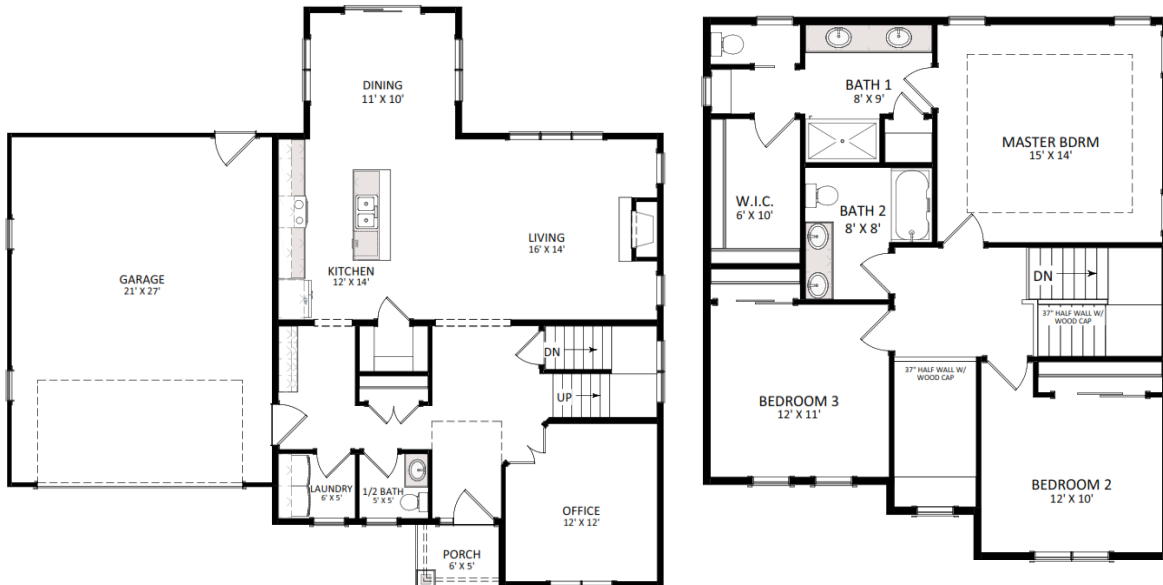

SUMMIT

2,080 SQUARE FEET * 3 BEDR + FLEX * 2.5 BATHROOMS

Artisan Craft Homes, LLC

Cool Homes Built in Small Batches

www.artisan.builders

info@artisan.builders

608.960.9280