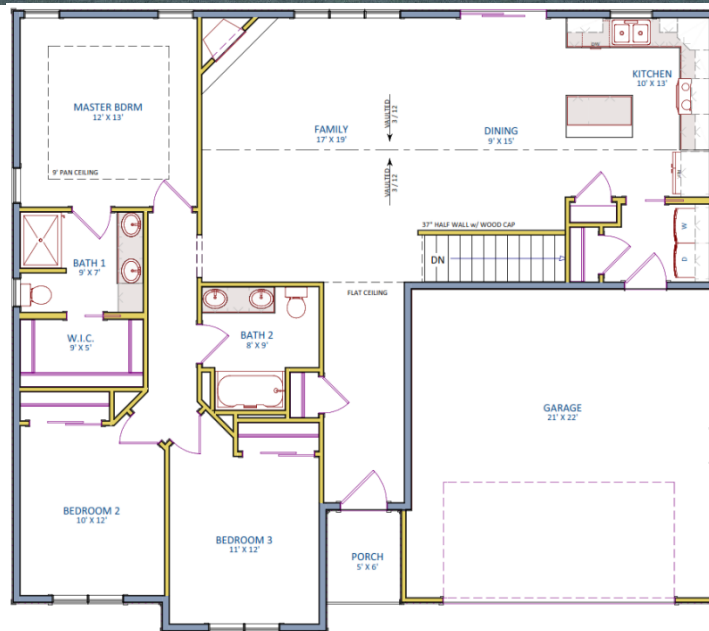

CRYSTAL

1,565 SQUARE FEET * 3 BEDROOMS * 2 BATHROOMS

Artisan Craft Homes, LLC

Cool Homes Built in Small Batches

www.artisan.builders info@artisan.builders

608.960.9280