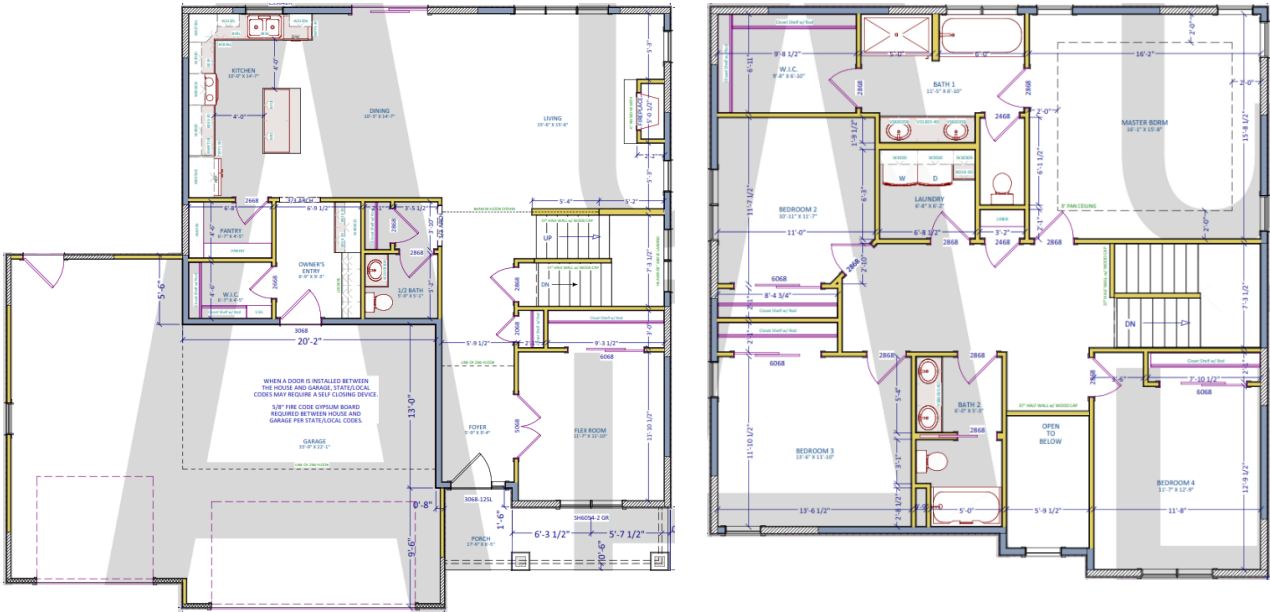

NEWPORT

2,575 SQUARE FEET * 4 BEDR + FLEX * 2.5 BATHROOMS

Artisan Craft Homes, LLC

Cool Homes Built in Small Batches

www.artisan.builders info@artisan.builders

608.960.9280